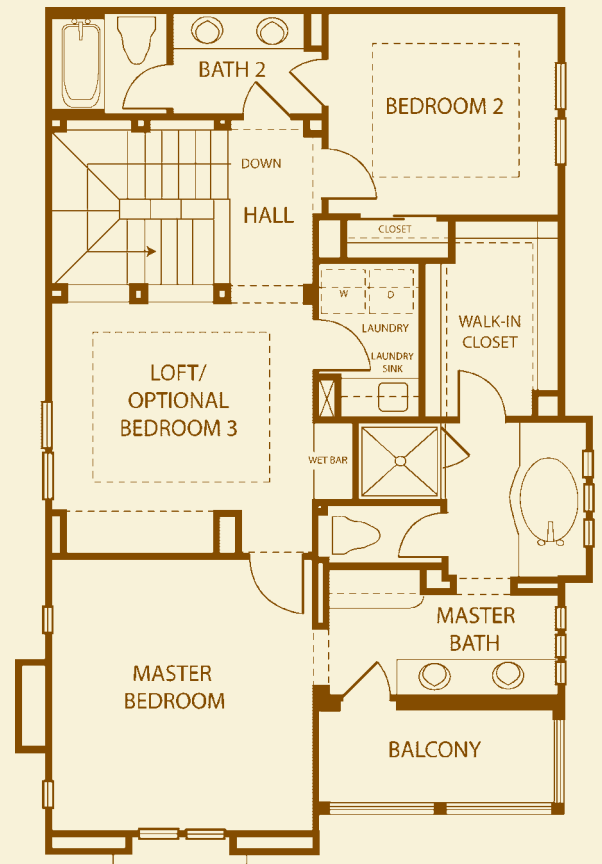

Bungalow Two

Second Floor

2 Bedrooms & Loft

3 Baths

Living Room, Dining Room, Family Room

Den & Private Courtyard

Optional Bedroom 3 or 4

Approx. 2,329 Square Feet