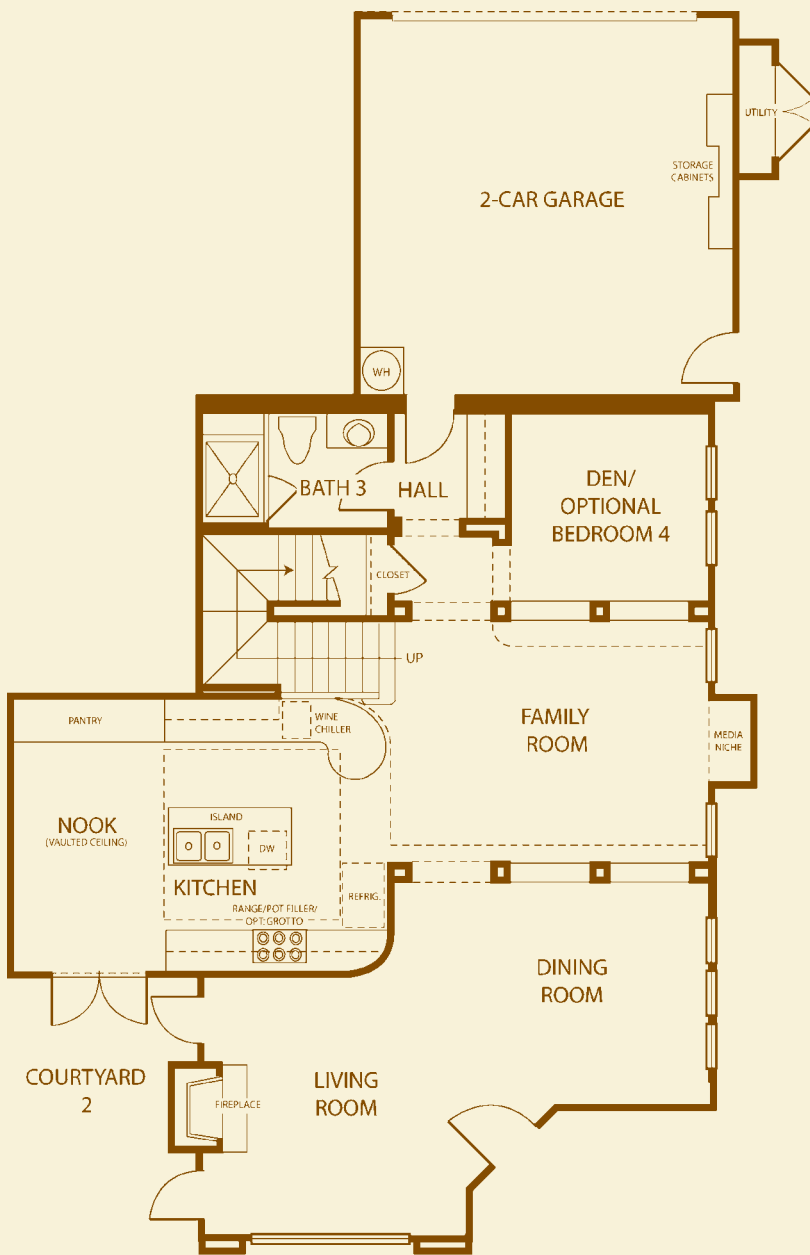

Bungalow Two

Second Floor

2 Bedrooms & Loft

3 Baths

Living Room, Dining Room, Family Room

Den & Private Courtyard

Optional Bedroom 3 or 4

Approx. 2,329 Square Feet